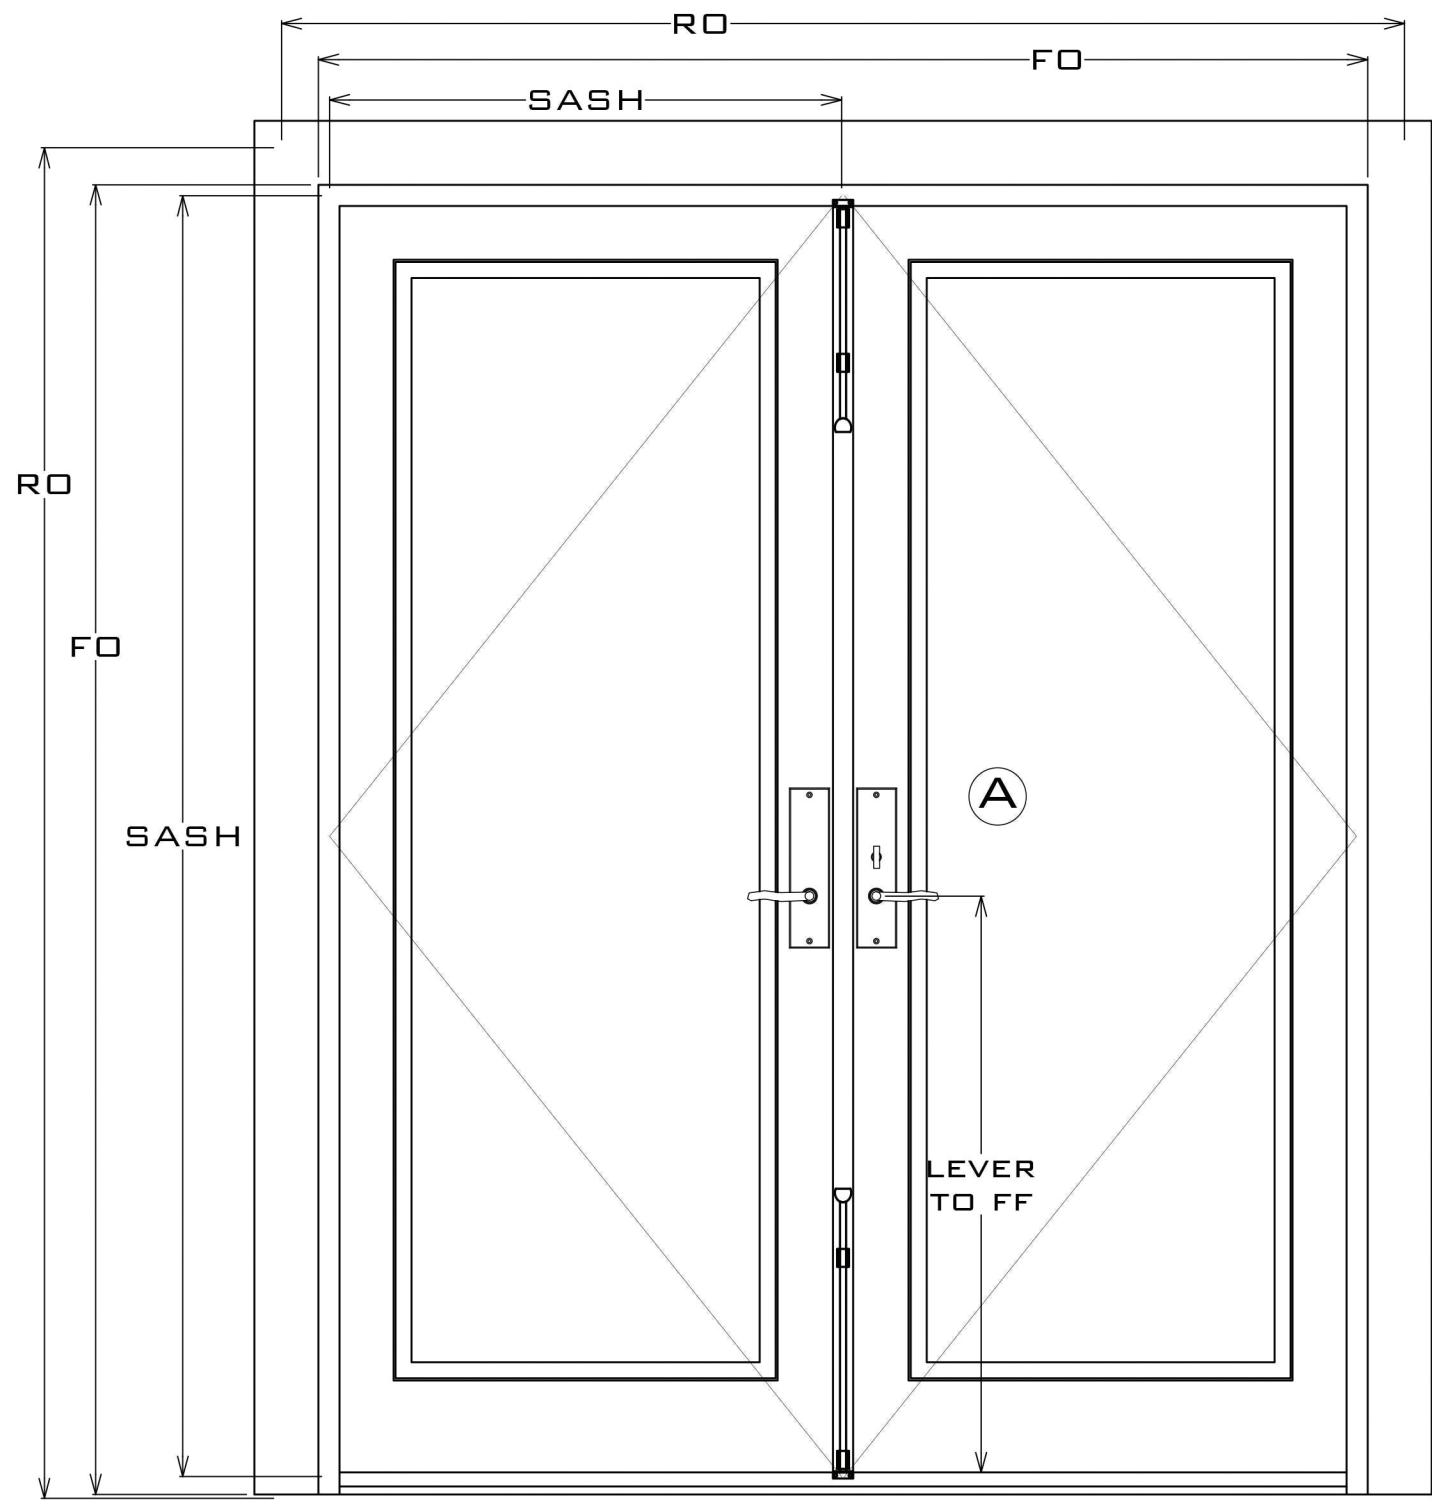

**PAIR STEEL TUBE ENTRY DOORS
DUAL GLAZED**

PROPERTY OF RIVIERA BRONZE MFG.
MAY NOT BE COPIED OR DISTRIBUTED
WITHOUT PRIOR WRITTEN CONSENT

INSIDE LOOKING OUT