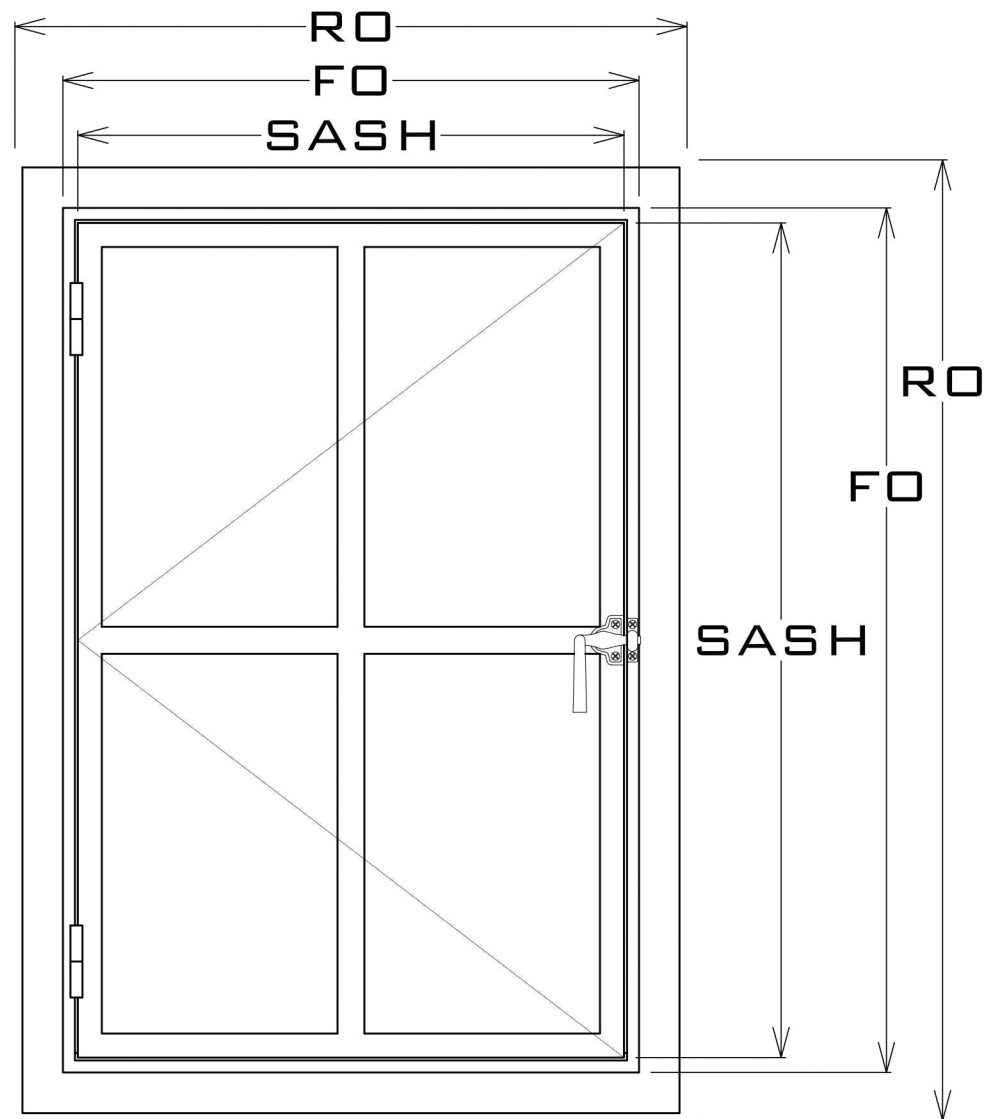

**INSWING CASEMENT WINDOW
S.V.B. CWL-302 LATCH
DUAL GLAZED**

PROPERTY OF RIVIERA BRONZE MFG.
MAY NOT BE COPIED OR DISTRIBUTED
WITHOUT PRIOR WRITTEN CONSENT

INSIDE LOOKING OUT