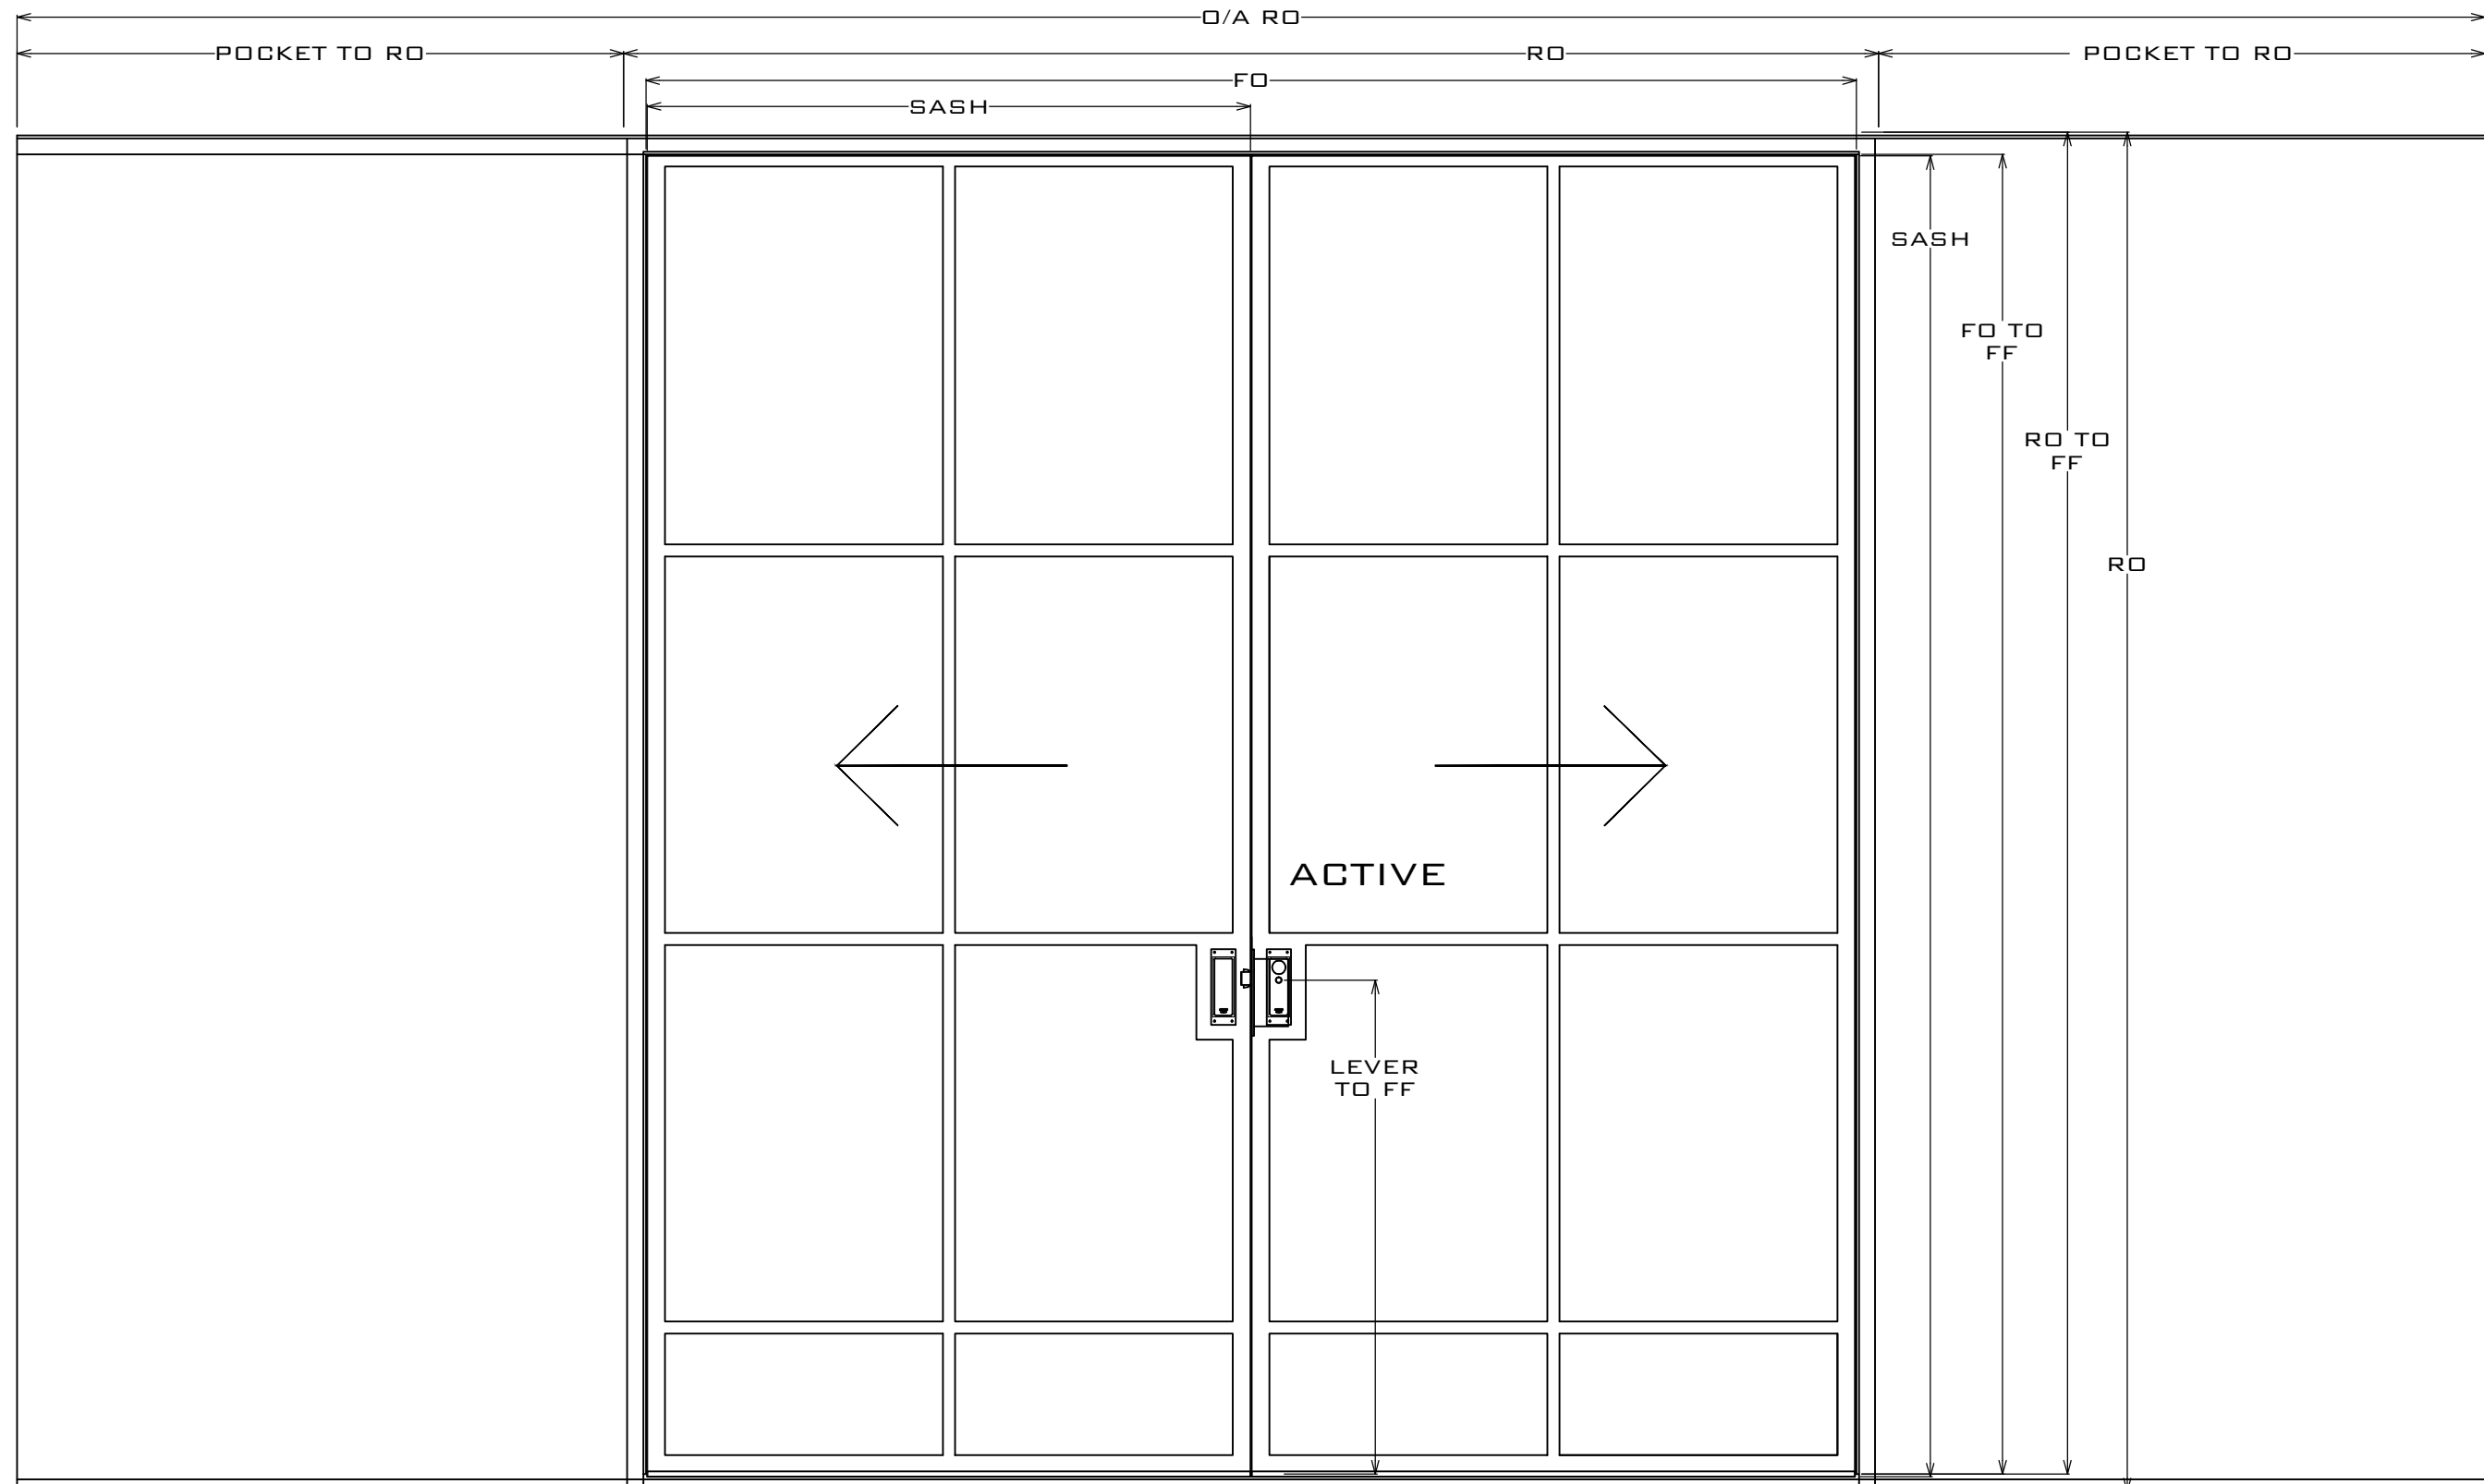

"PX-XP" POCKET SLIDER DOOR DUAL GLAZED

PROPERTY OF RIVIERA BRONZE MFG.
MAY NOT BE COPIED OR DISTRIBUTED
WITHOUT PRIOR WRITTEN CONSENT

INSIDE LOOKING OUT