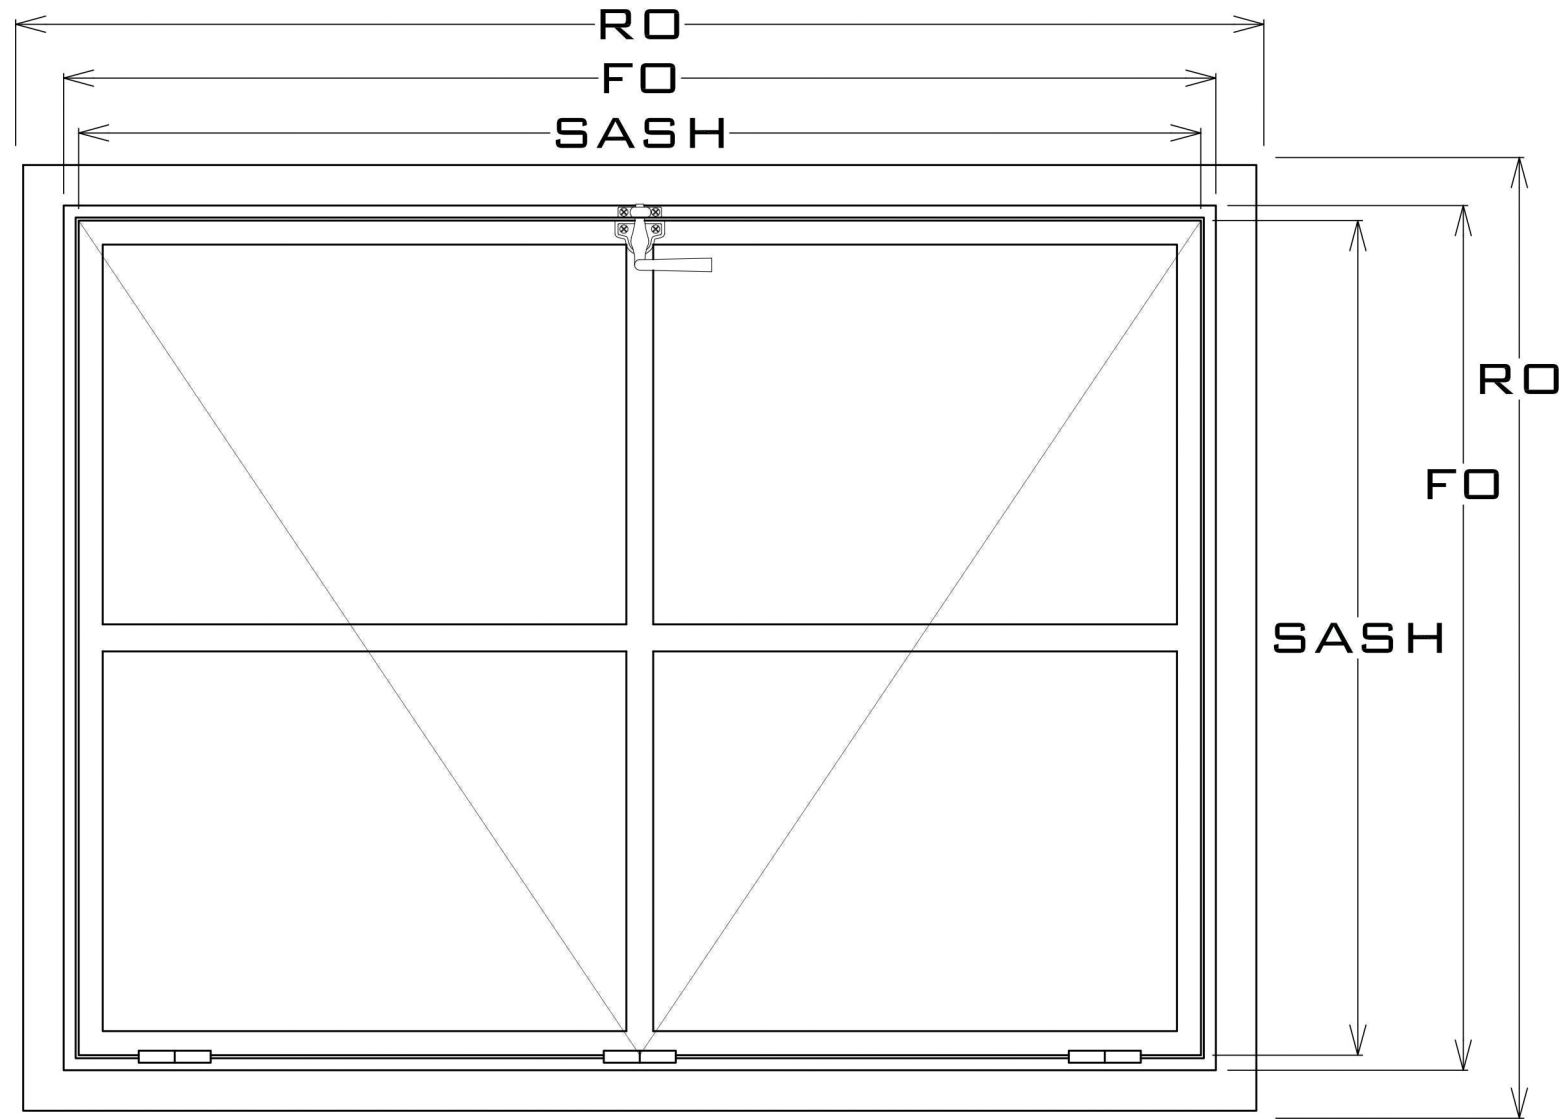

HOPPER WINDOW
S.V.B. CWL-302 LATCH
DUAL GLAZED

PROPERTY OF RIVIERA BRONZE MFG.
MAY NOT BE COPIED OR DISTRIBUTED
WITHOUT PRIOR WRITTEN CONSENT

INSIDE LOOKING OUT