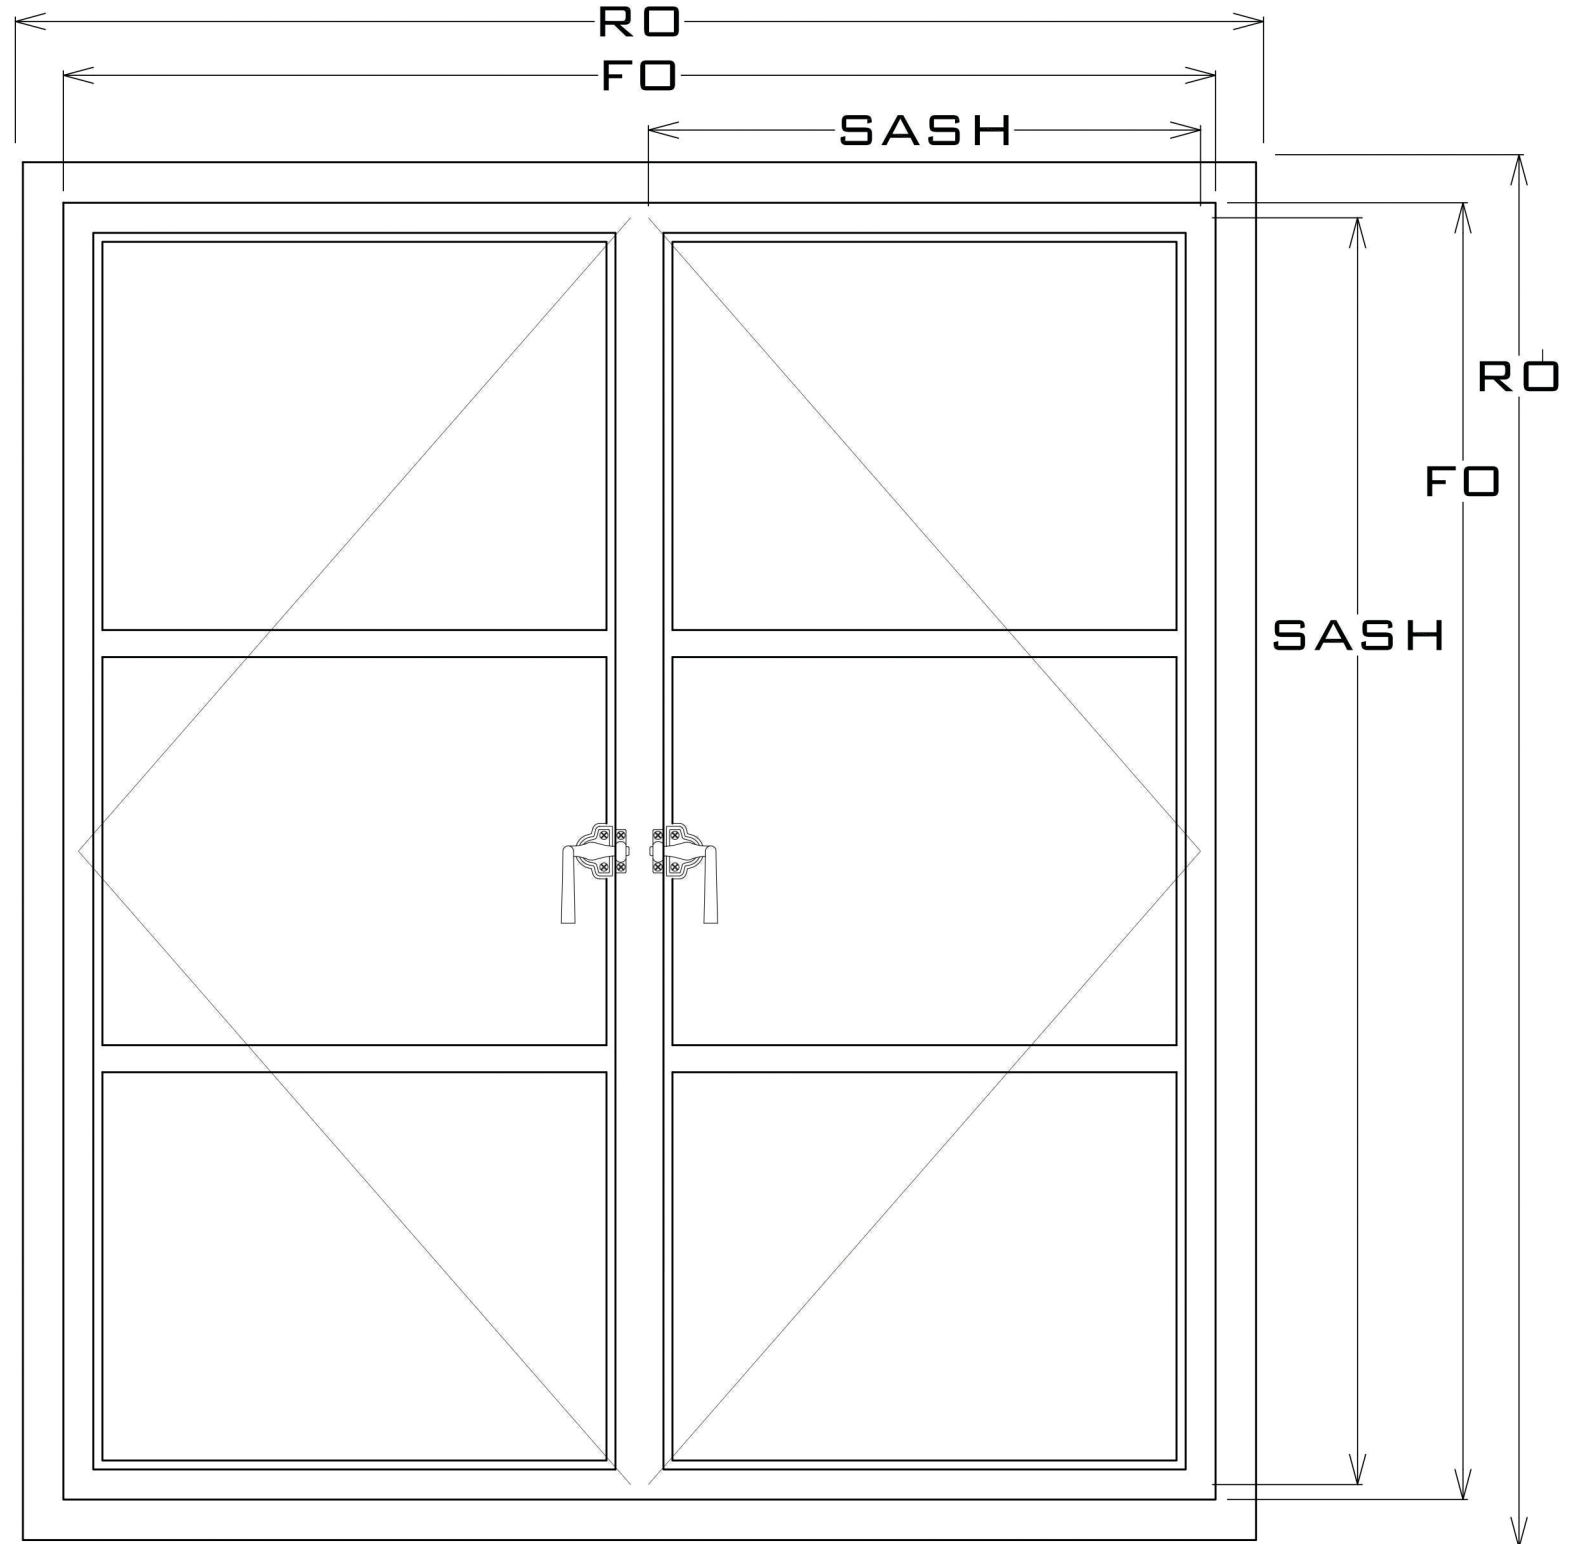

CASEMENT PAIR WINDOW (MULLION)  
S.V.B. CWL-302 LATCH  
DUAL GLAZED

PROPERTY OF RIVIERA BRONZE MFG.  
MAY NOT BE COPIED OR DISTRIBUTED  
WITHOUT PRIOR WRITTEN CONSENT

INSIDE LOOKING OUT