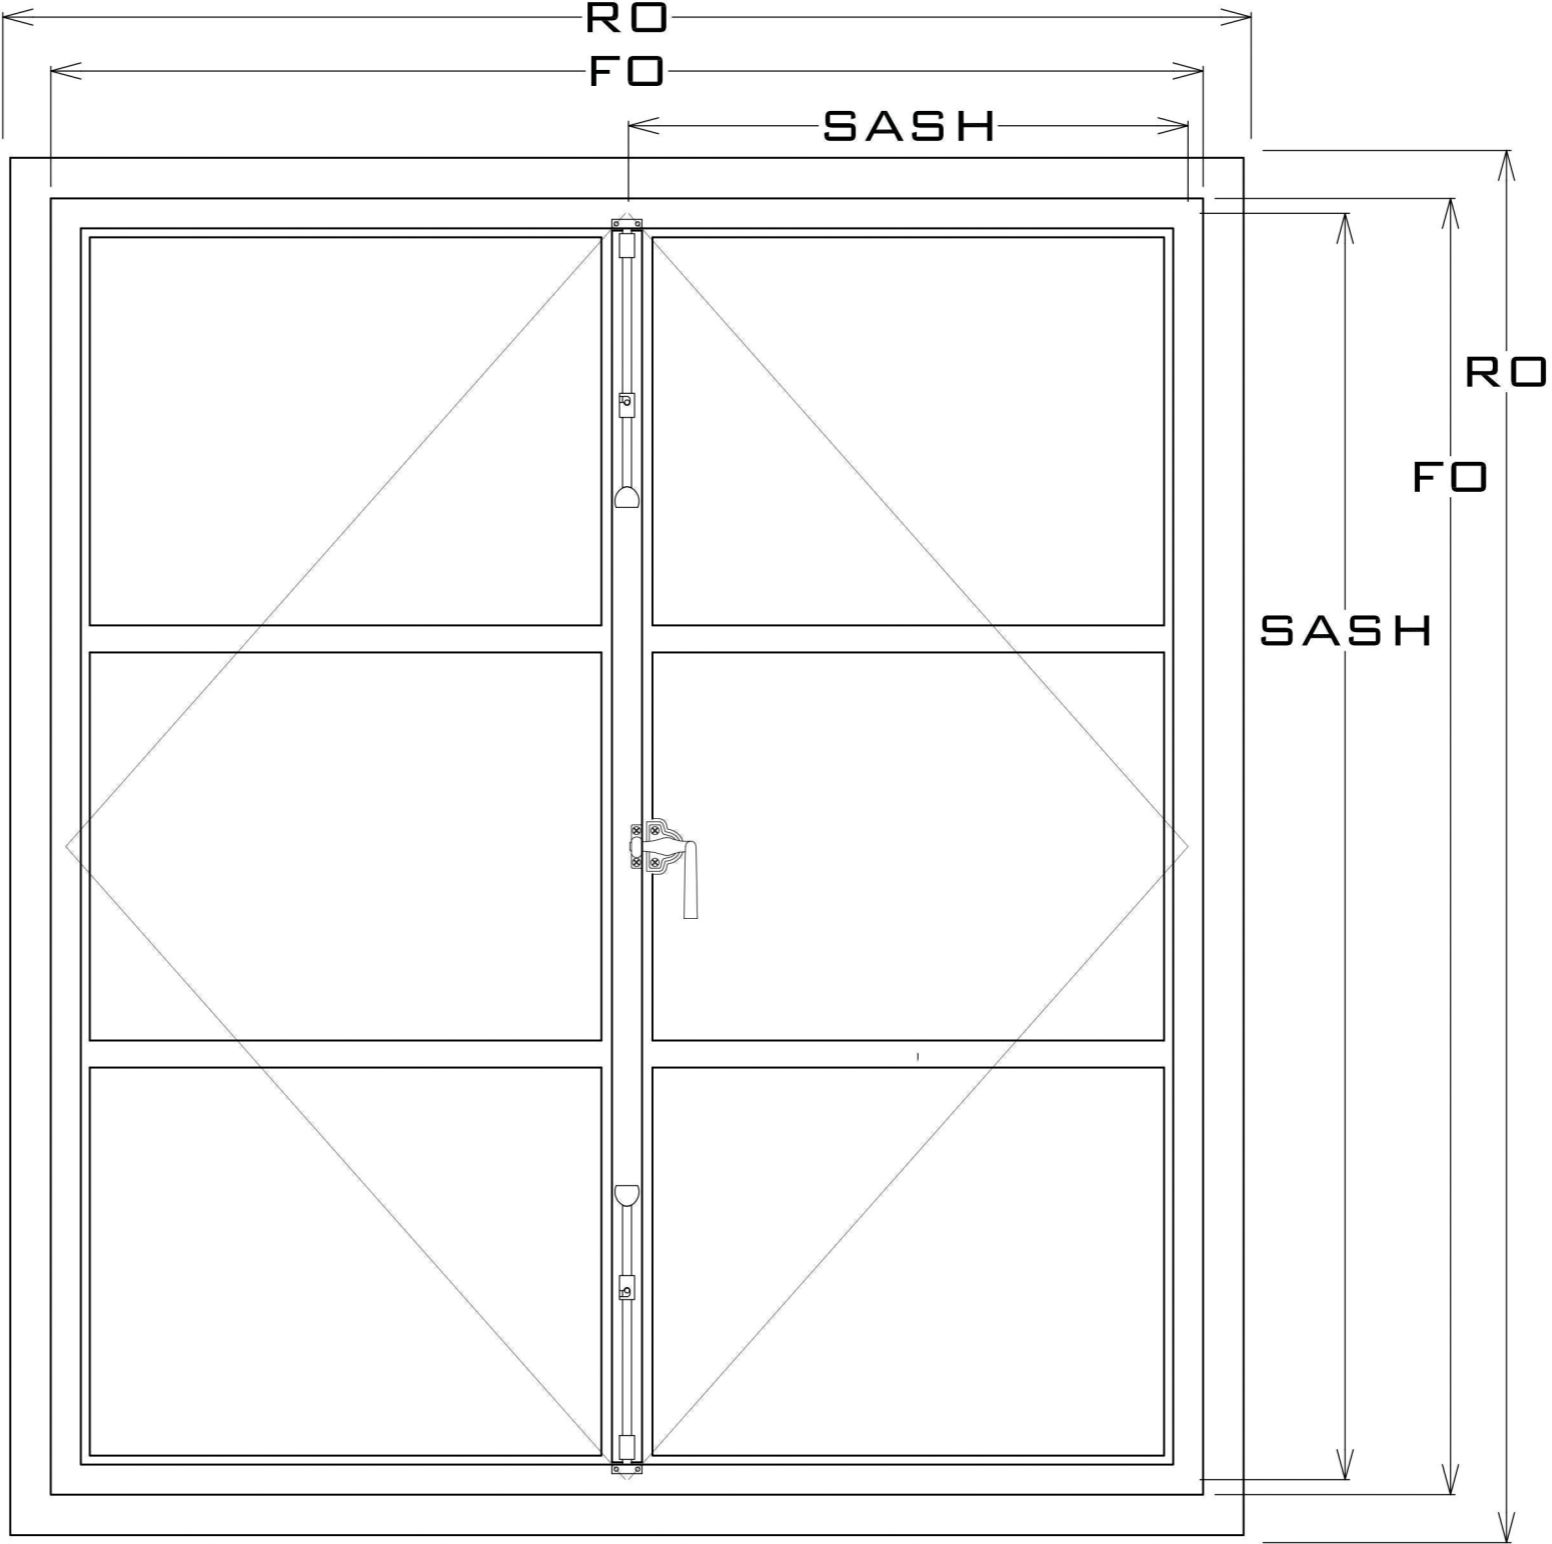

**CASEMENT PAIR WINDOW  
S.V.B. CWL-302 LATCH  
DUAL GLAZED**

PROPERTY OF RIVIERA BRONZE MFG.  
MAY NOT BE COPIED OR DISTRIBUTED  
WITHOUT PRIOR WRITTEN CONSENT

**INSIDE LOOKING OUT**