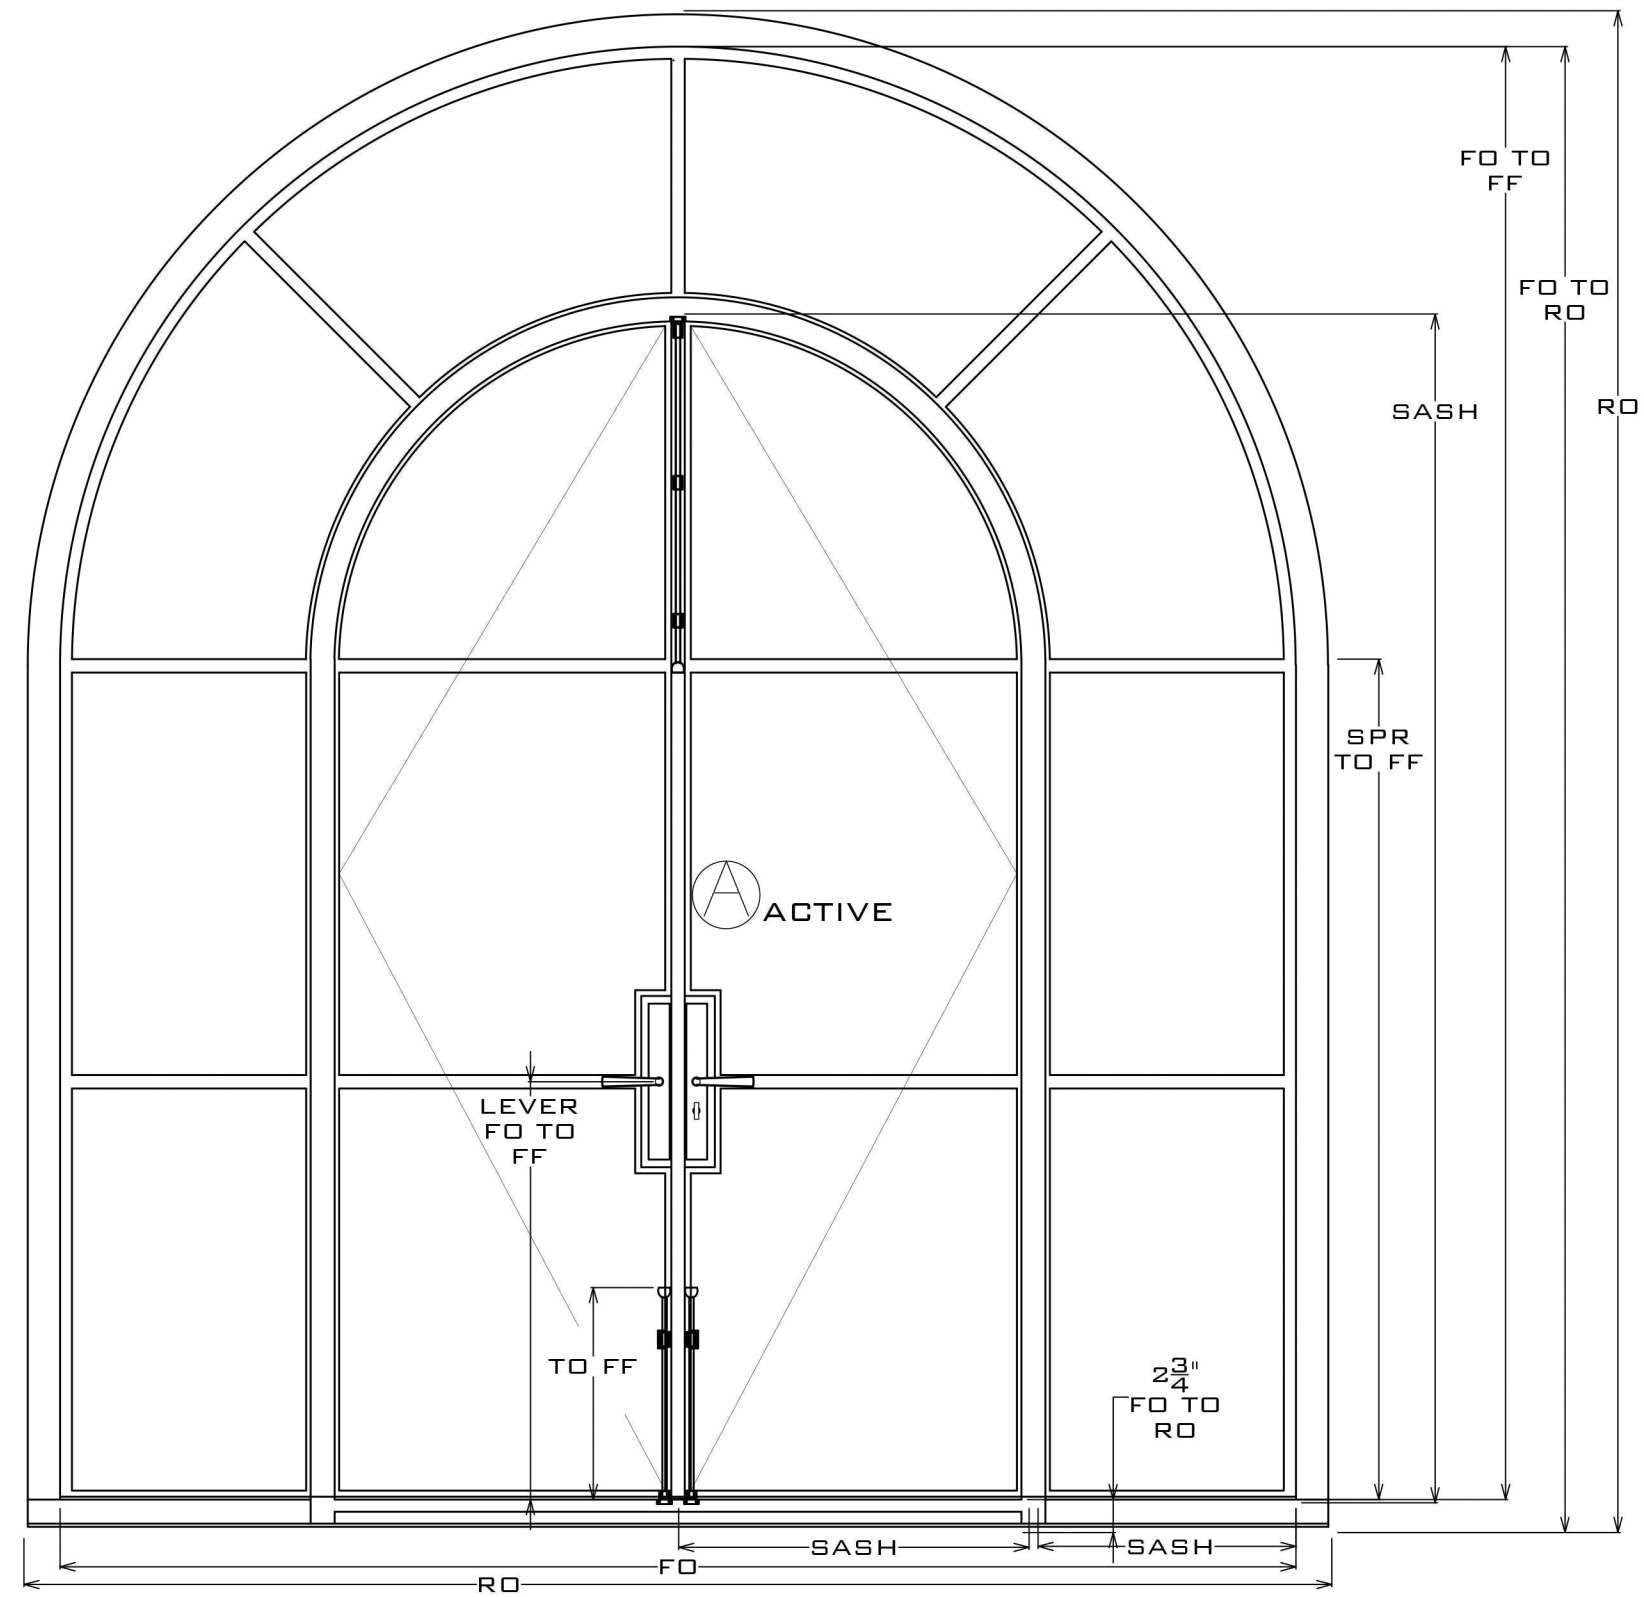

# ARCHED PAIR ENTRY DOORS W/ TRANSOM DUAL GLAZED

PROPERTY OF RIVIERA BRONZE MFG.  
MAY NOT BE COPIED OR DISTRIBUTED  
WITHOUT PRIOR WRITTEN CONSENT

INSIDE LOOKING OUT